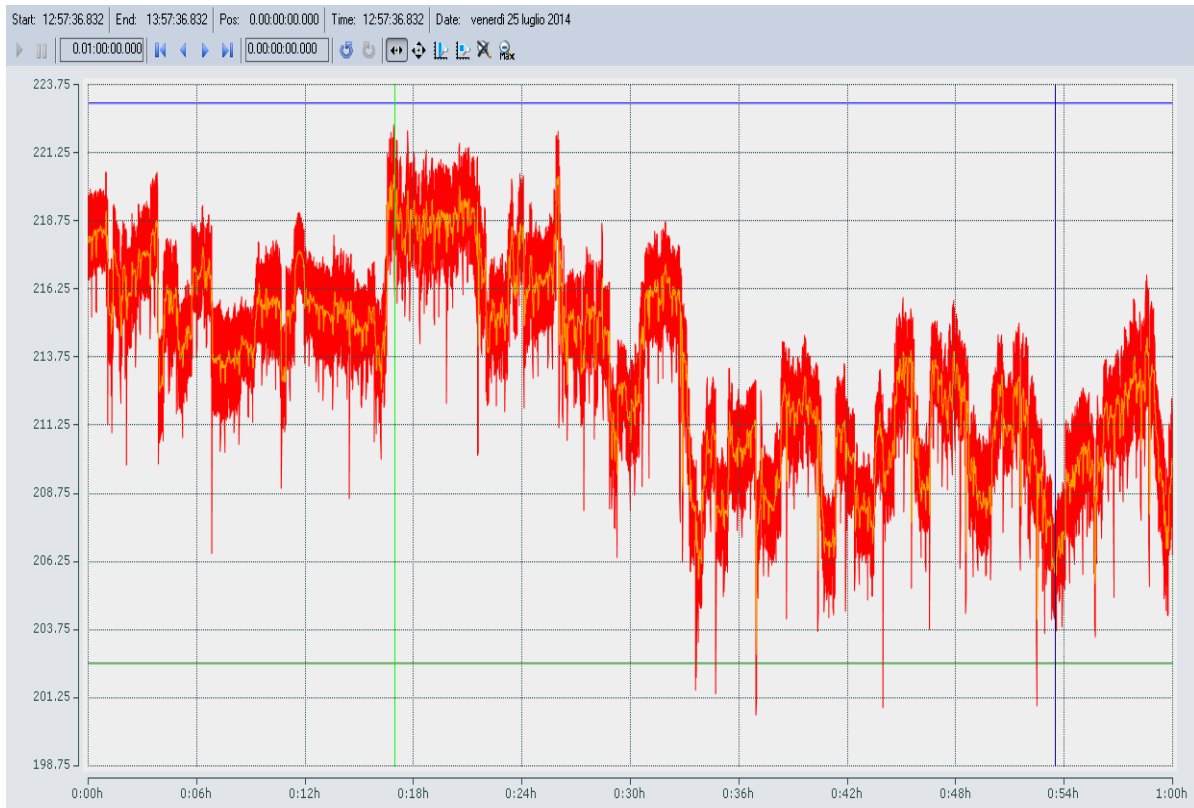

Record Start: 12:57:36:832

Record End: 13:57:36:832

Axis Name	Channel Name	Channel Comment
Axis	rValue	
	rMinimum	
	rMaximum	
	rAverage	

Status Times	C01	C02
Absolute Position	13:14:34:917.000 25/07/2014	13:51:07:470.000 25/07/2014
Record Position	00:16:58h	00:53:30h
Chart Position	00:16:58h	00:53:30h

X-Values	C01	C02
rAverage	219.9337	206.5802
rMaximum	223.0765	223.0765
rMinimum	202.5251	202.5251
rValue	216.6516	208.2839