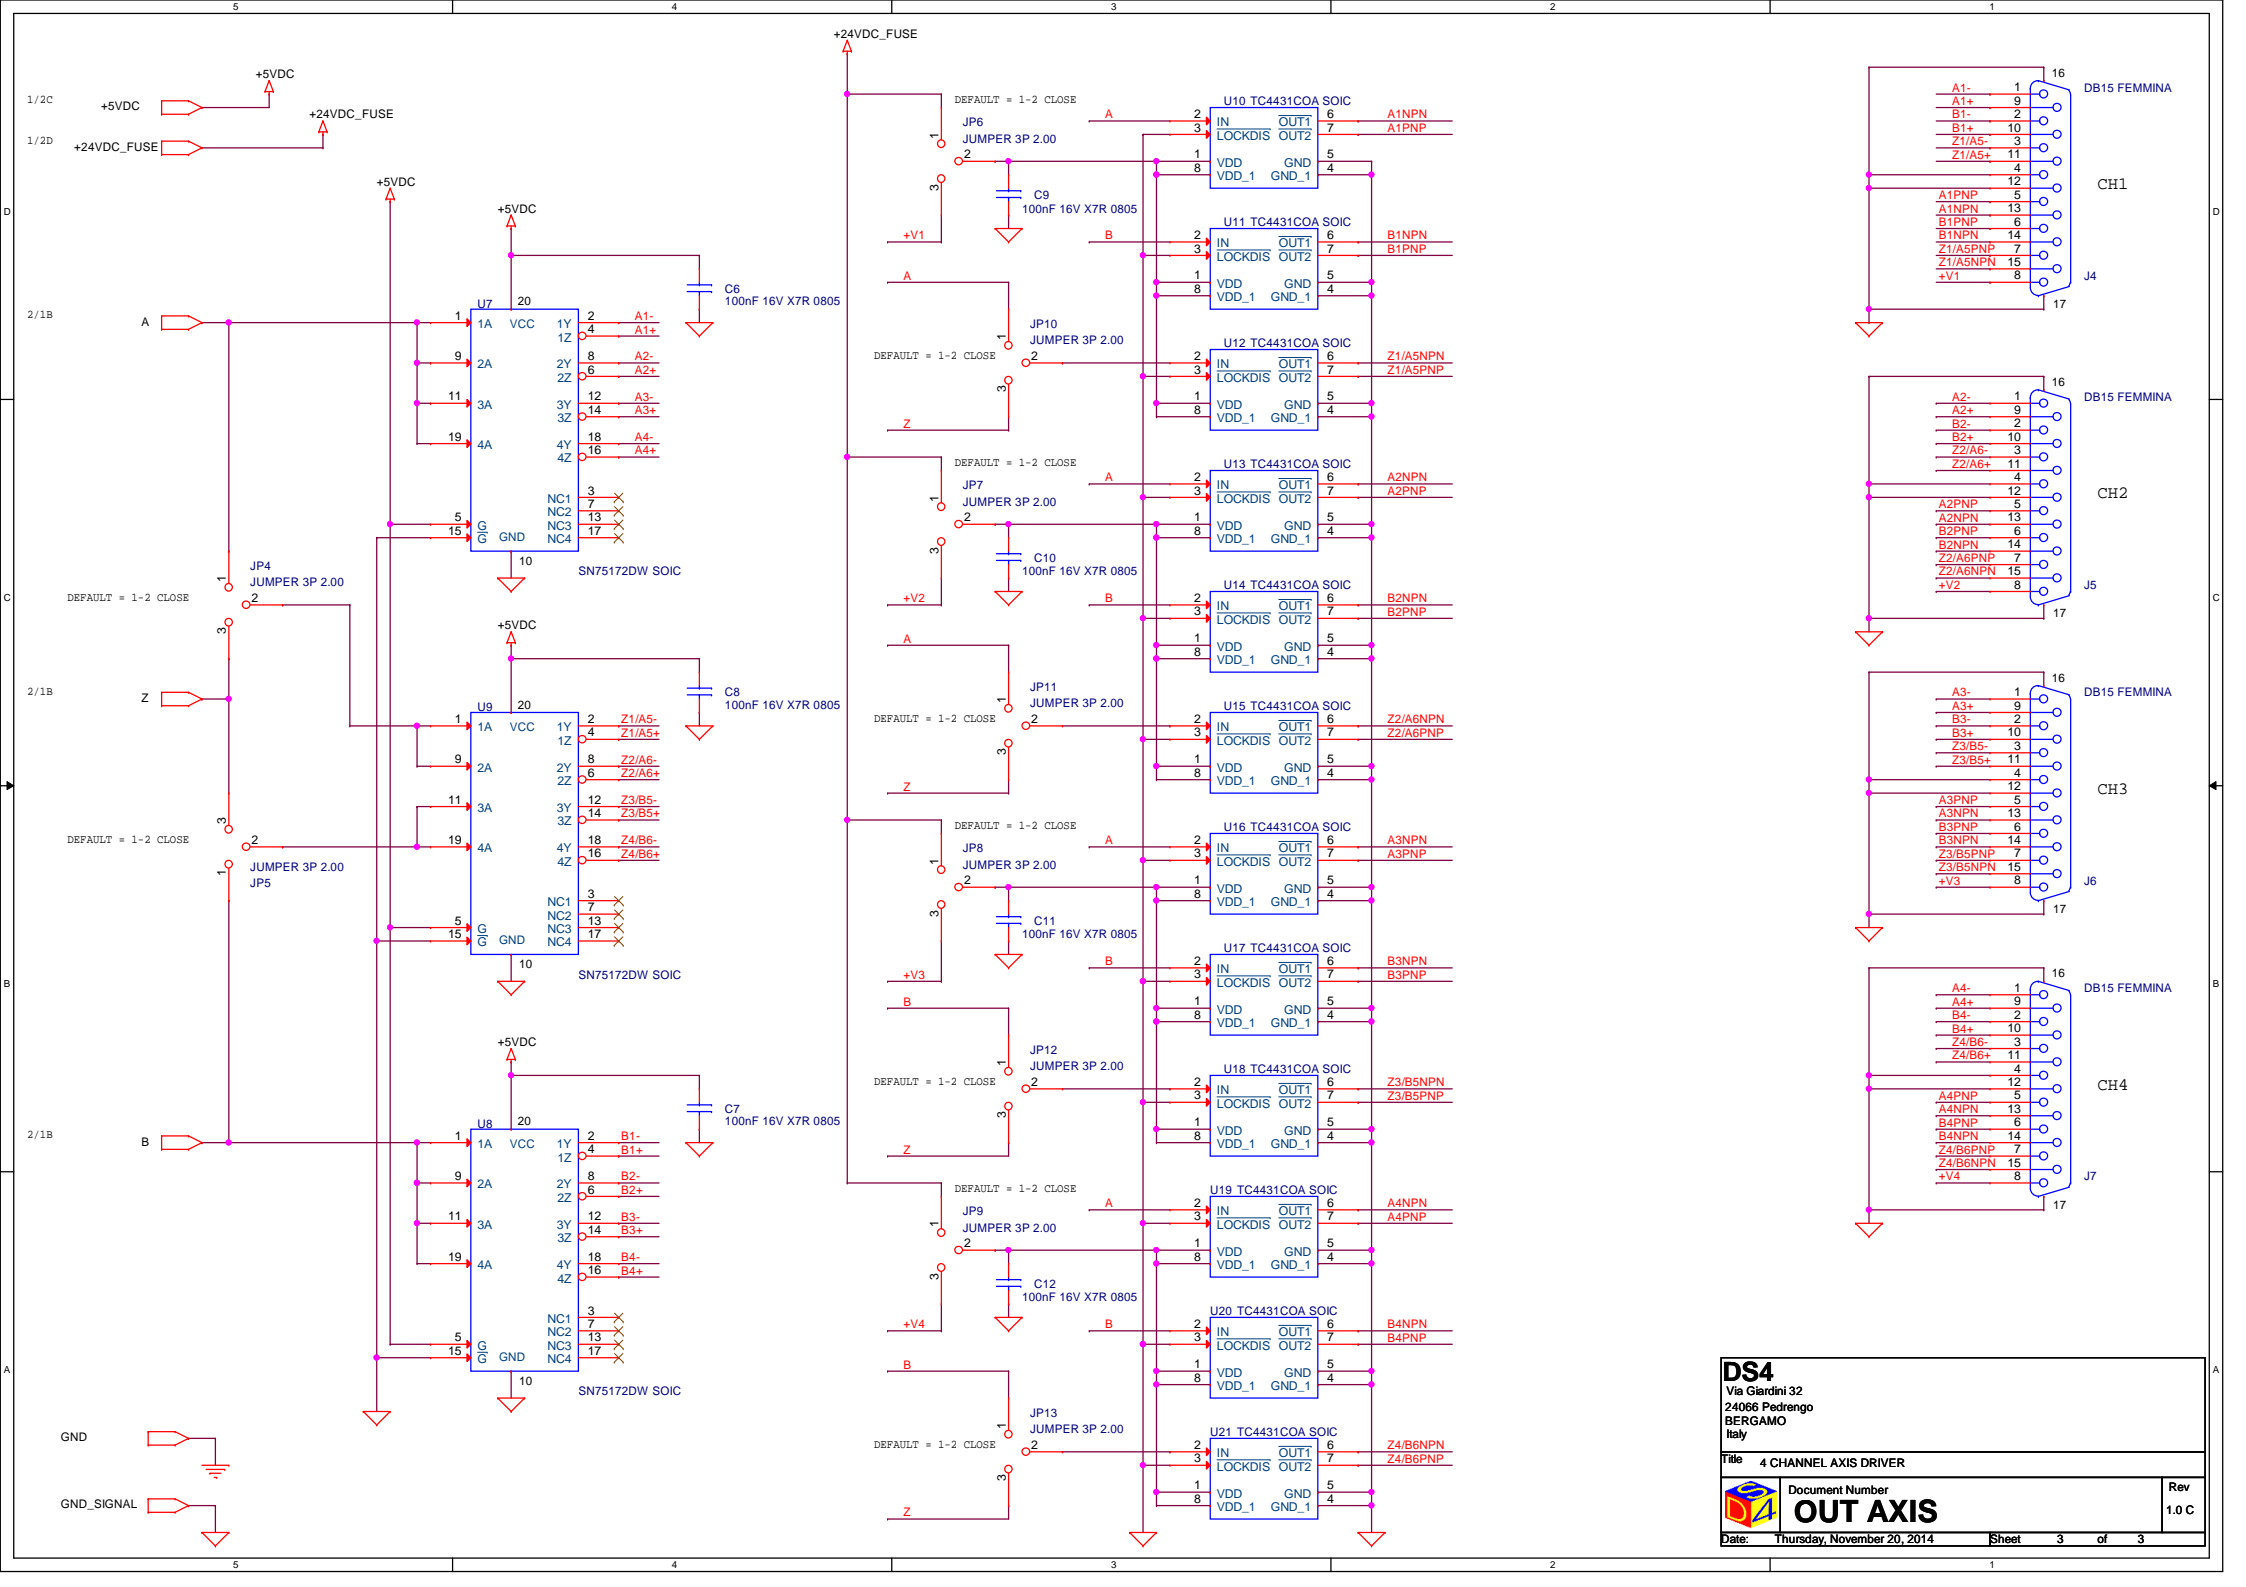

3/5D

3/5D 2/5D

2/5D

- HOLE H1
- HOLE H2
- HOLE H3
- HOLE H4

<b>DS4</b> Via Giardini 32 24066 Pedrengo BERGAMO Italy		
Title 4 CHANNEL AXIS DRIVER		
Document Number <b>POWER</b>	Rev 1.0 C	
Date: Thursday, November 20, 2014 Sheet 1 of 3		

**DS4**  
Via Giardini 32  
24066 Pedrengo  
BERGAMO  
Italy

Title 4 CHANNEL AXIS DRIVER

Document Number **ENCODER**

Date: Thursday, November 20, 2014 Sheet 2 of 3

Rev 1.0 C

**DS4**  
Via Giardini 32  
24066 Pedrengo  
BERGAMO  
Italy

Title: 4 CHANNEL AXIS DRIVER

Document Number: **OUT AXIS**

Date: Thursday, November 20, 2014 Sheet 3 of 3

Rev 1.0 C