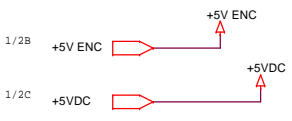

3/5D

3/5D 2/5D

2/5D

- HOLE H1
- HOLE H2
- HOLE H3
- HOLE H4

<b>DS4</b> Via Giardini 32 24066 Pedrengo BERGAMO Italy		
Title 4 CHANNEL AXIS DRIVER		
Document Number <b>POWER</b>	Rev 1.0 C	
Date: Thursday, November 20, 2014 Sheet 1 of 3		