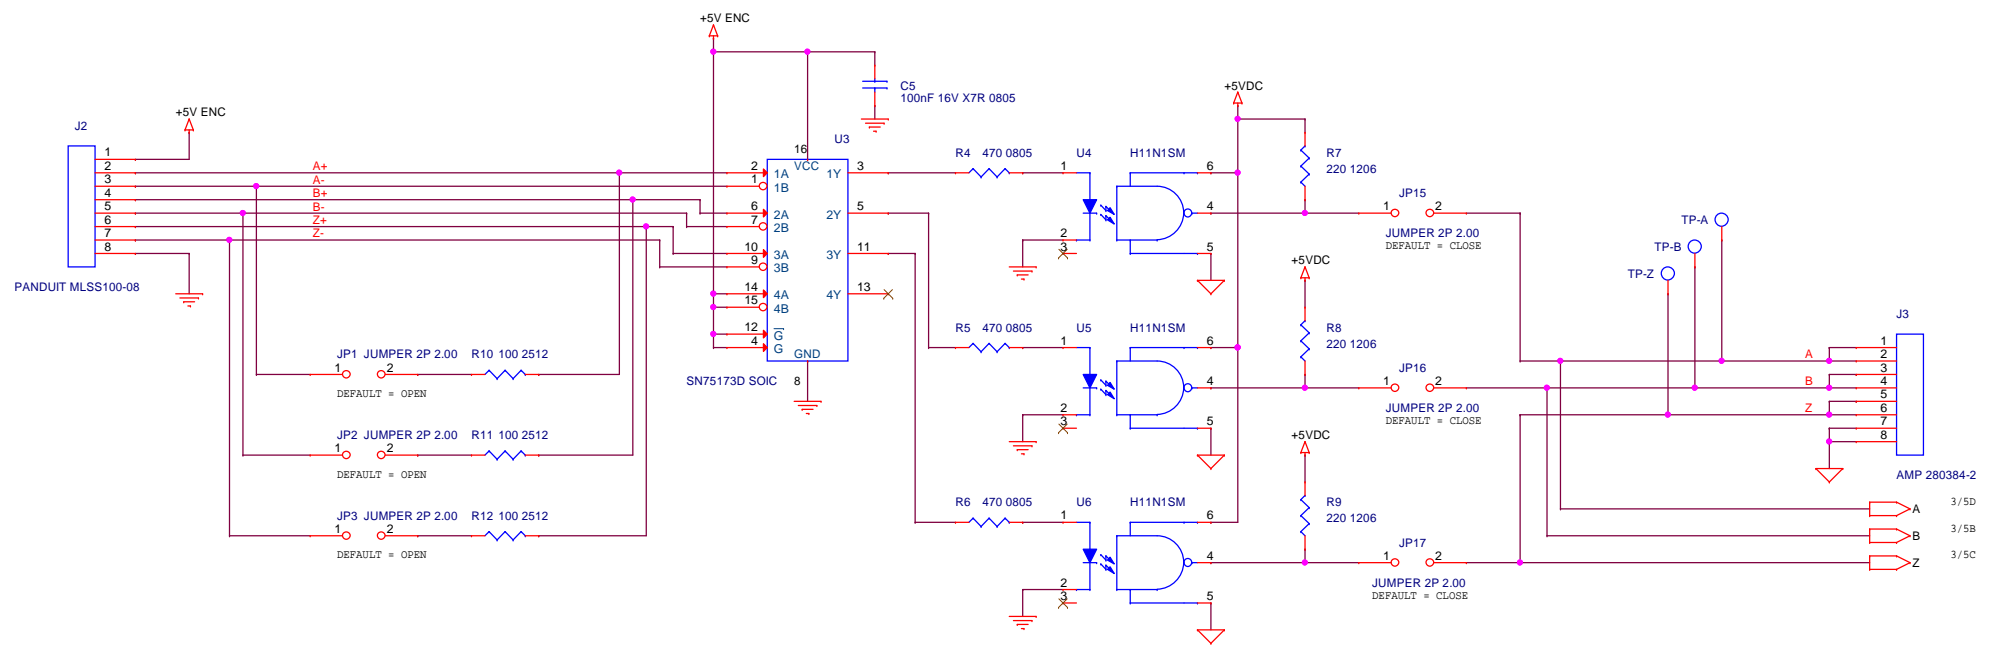

3/5D

3/5D 2/5D

2/5D

- HOLE H1
- HOLE H2
- HOLE H3
- HOLE H4

<b>DS4</b> Via Giardini 32 24066 Pedrengo BERGAMO Italy		
Title 4 CHANNEL AXIS DRIVER		
Document Number <b>POWER</b>	Rev 1.0 C	
Date: Thursday, November 20, 2014 Sheet 1 of 3		

**DS4**  
Via Giardini 32  
24066 Pedrengo  
BERGAMO  
Italy

Title 4 CHANNEL AXIS DRIVER

Document Number **ENCODER**

Date: Thursday, November 20, 2014 Sheet 2 of 3

Rev 1.0 C

**DS4**  
Via Giardini 32  
24066 Pedrengo  
BERGAMO  
Italy

Title: 4 CHANNEL AXIS DRIVER

Document Number: **OUT AXIS**

Date: Thursday, November 20, 2014 Sheet 3 of 3

Rev 1.0 C