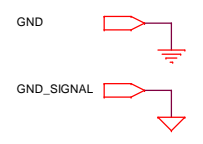

3/5D

3/5D 2/5D

2/5D

- HOLE H1
- HOLE H2
- HOLE H3
- HOLE H4

<b>DS4</b> Via Giardini 32 24066 Pedrengo BERGAMO Italy		
Title 4 CHANNEL AXIS DRIVER		
Document Number <b>POWER</b>	Rev 1.0 C	
Date: Thursday, November 20, 2014 Sheet 1 of 3		